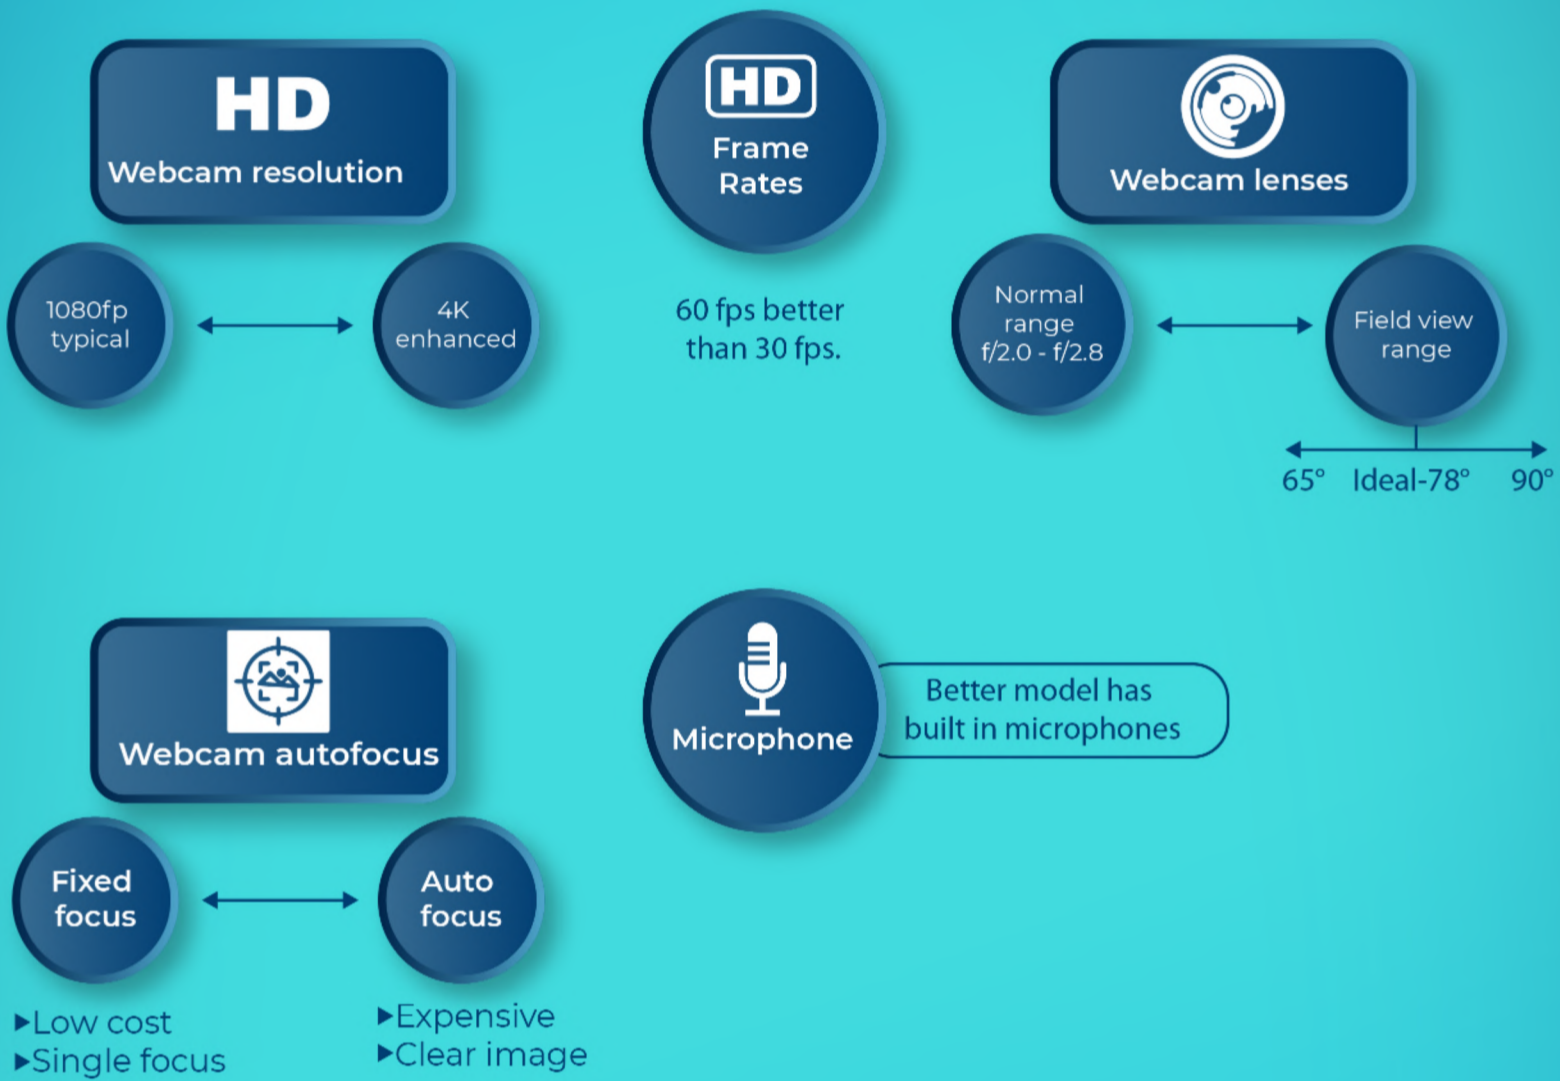

LET'S FIND THE BEST WEBCAM

What to look out for!!!

RELIABLE MODELS

Logitech C920s

Logitech C930e

Logitech Stream Cam

Logitech Brio Ultra HD Pro webcam

Aver Media live streamer CAM 313